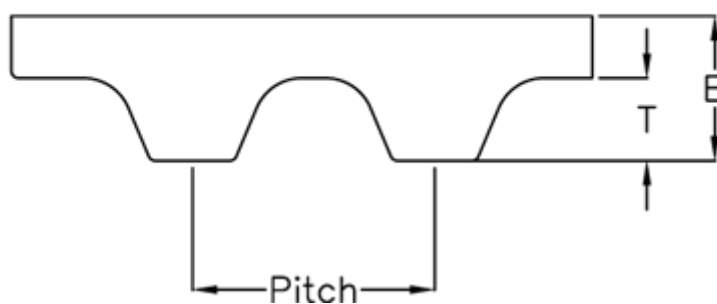

Article number: 602776280415

Description: Gates Timing Belt Synchropower PU16 T5DL 410

Measures

Height B mm	= 3.4
Height T mm	= 1.2
Length	= 410
Number of teeth	= 82
Pitch	= 5
Type	= PU 16 T5 DL 410
Width	= 16